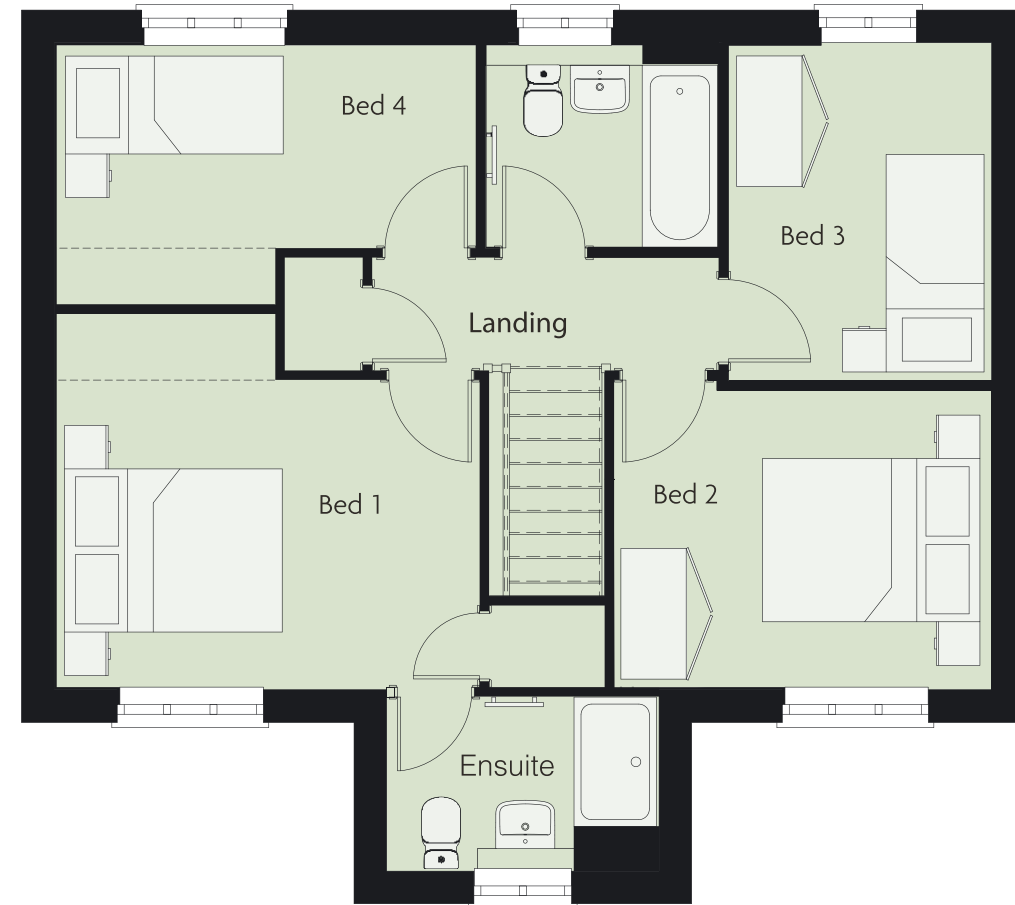

THE BEAULIEU

4 bedroom home

ground floor

first floor

Room	Metric (mm)	Imperial (ft-in)
Dining/Kitchen	5973 x 2996	19'7" x 9'10"
Living Room	5973 x 3425	19'7" x 11'3"
Bedroom 1	3932 x 3470	12'11" x 11'5"
Bedroom 2	3483 x 2720	11'5" x 8'11"
Bedroom 3	3160 x 2422	10'4" x 7'11"
Bedroom 4	3896 x 2411	12'9" x 7'11"