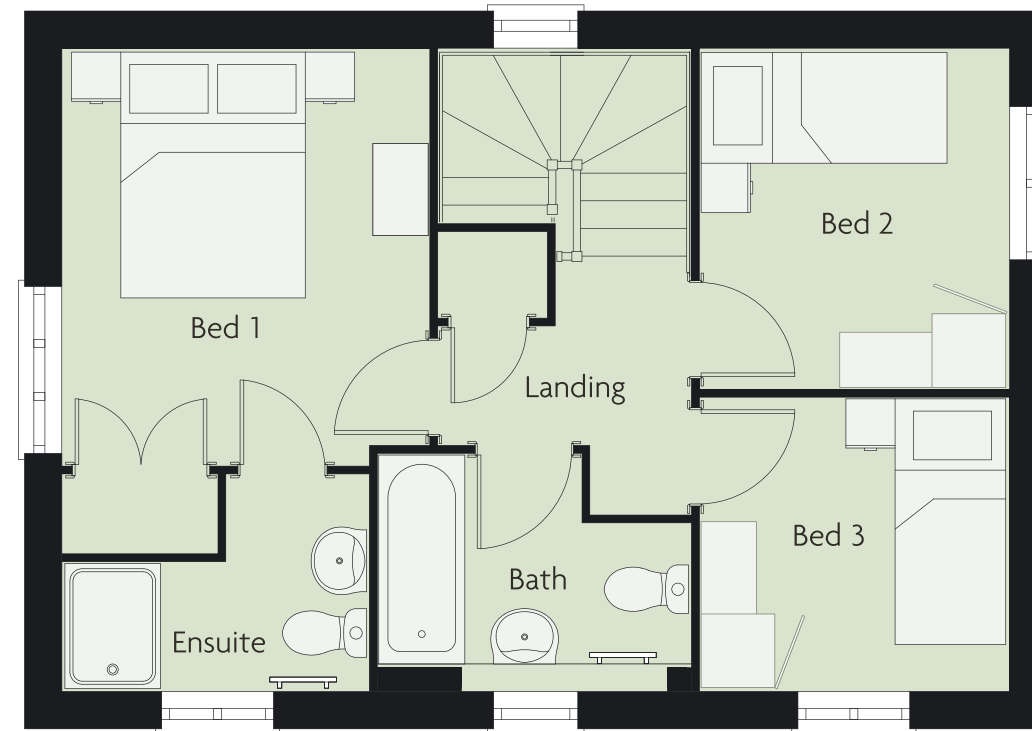

THE CHELTENHAM

3 bedroom home

ground floor

first floor

Room	Metric (mm)	Imperial (ft-in)
Dining/Kitchen	2485 x 5185	8'2" x 17'0"
Living Room	2897 x 5185	9'6" x 17'0"
Bedroom 1	3376 x 2955	11'1" x 9'8"
Bedroom 2	2485 x 2736	8'2" x 9'0"
Bedroom 3	2485 x 2357	8'2" x 7'9"

Plots 80, 95 and 222 are a rendered finish