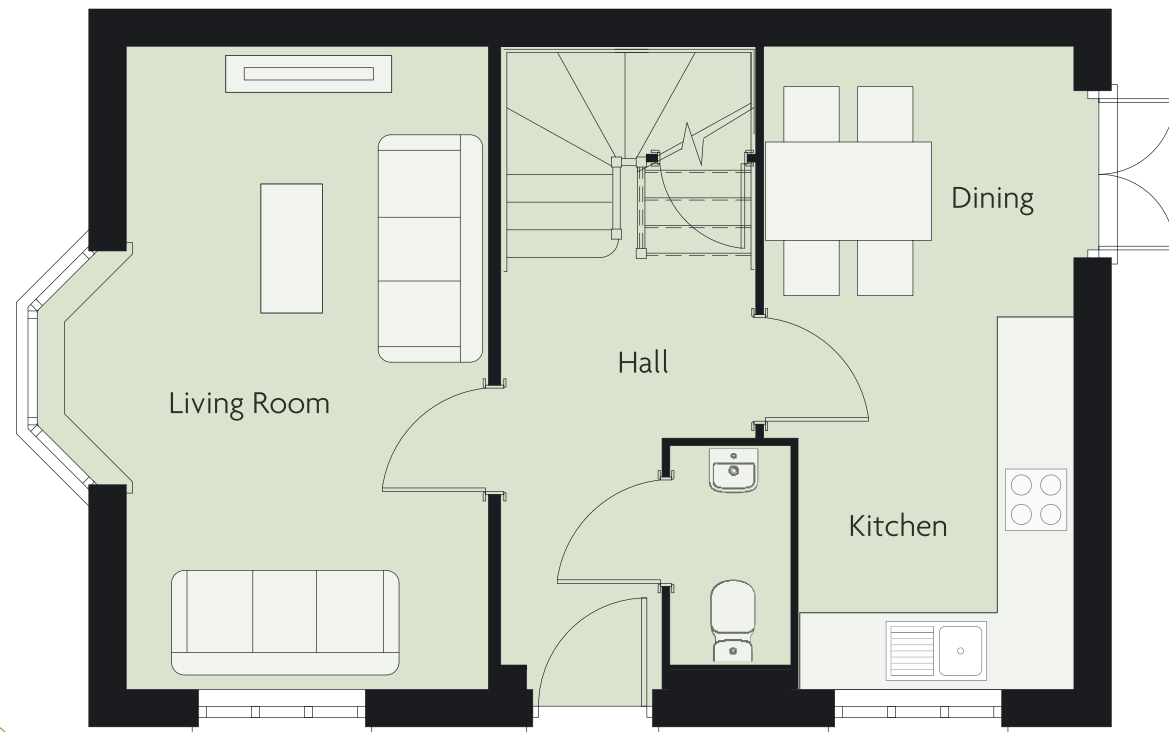

THE CHELTENHAM

3 bedroom home

ground floor

first floor

Room	Metric (mm)	Imperial (ft-in)
Dining/Kitchen	2485 x 5185	8'2" x 17'0"
Living Room	2897 x 5185	9'6" x 17'0"
Bedroom 1	3376 x 2955	11'1" x 9'8"
Bedroom 2	2485 x 2736	8'2" x 9'0"
Bedroom 3	2485 x 2357	8'2" x 7'9"

Plots 80, 95 and 222 are a rendered finish