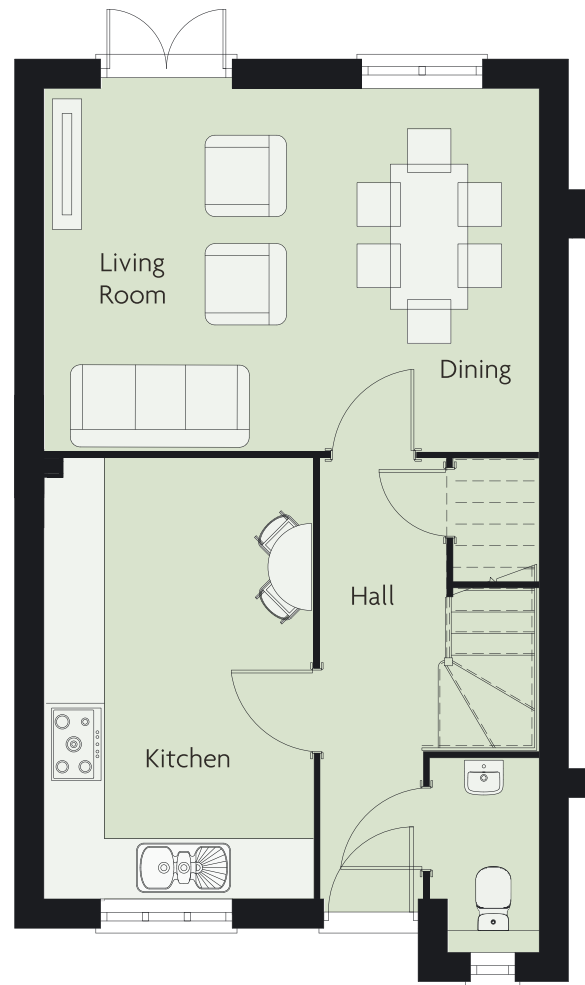

THE GOODWOOD

4 bedroom home

ground floor

Drive Through

first floor

Room	Metric (mm)	Imperial (ft-in)
Living/Dining	5073 x 3721	16'8" x 12'2"
Kitchen	2755 x 3525	9'0" x 11'7"
Bedroom 1	3238 x 4182	10'7" x 13'9"
Bedroom 2	5072 x 3115	16'8" x 10'3"
Bedroom 3	2980 x 2660	9'9" x 8'9"
Bedroom 4	2000 x 2660	6'7" x 8'9"