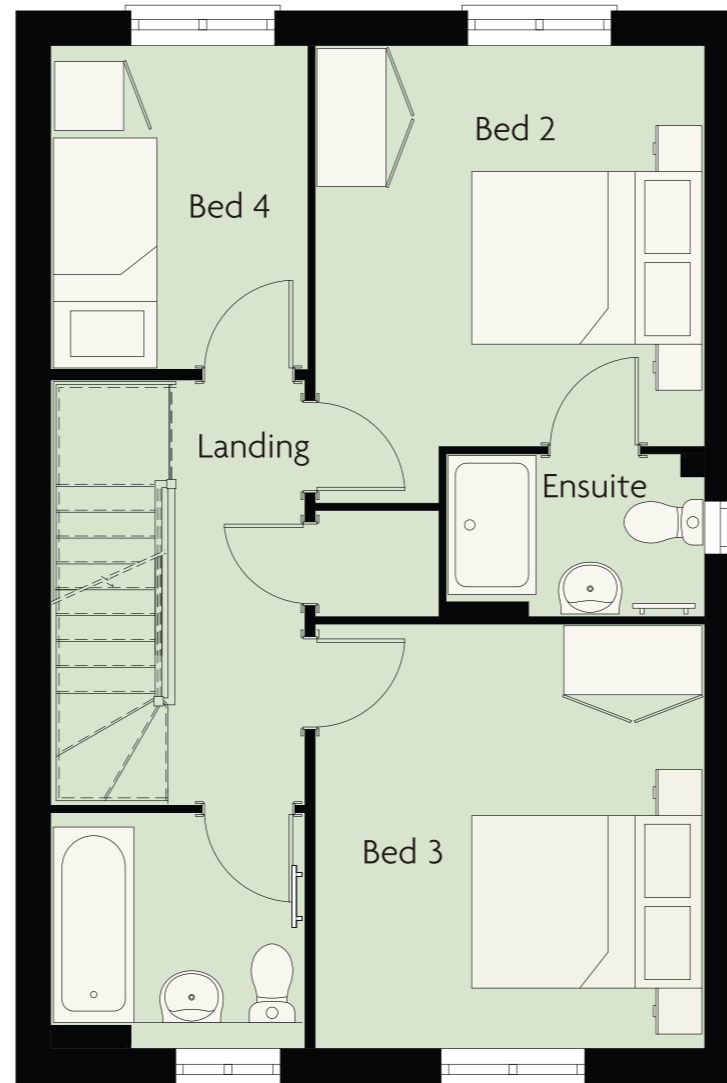

THE WINCHESTER

4 bedroom home

ground floor

first floor

second floor

Room	Metric (mm)	Imperial (ft-in)
Dining/Kitchen	3447 x 5635	11'4" x 18'6"
Living Room	3414 x 5130	11'2" x 16'10"
Bedroom 1	4536 x 4719	14'11" x 15'6"
Bedroom 2	3938 x 3345	12'11" x 11'0"
Bedroom 3	3650 x 3345	12'0" x 11'0"
Bedroom 4	2778 x 2197	9'1" x 7'3"