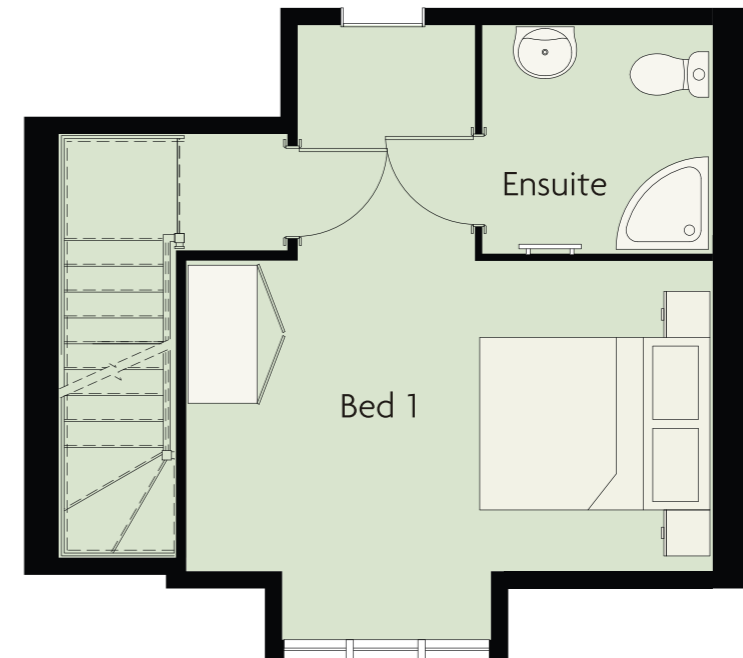

THE WINCHESTER

4 bedroom home

ground floor

first floor

second floor

Room	Metric (mm)	Imperial (ft-in)
Dining/Kitchen	3447 x 5635	11'4" x 18'6"
Living Room	3414 x 5130	11'2" x 16'10"
Bedroom 1	4536 x 4719	14'11" x 15'6"
Bedroom 2	3938 x 3345	12'11" x 11'0"
Bedroom 3	3650 x 3345	12'0" x 11'0"
Bedroom 4	2778 x 2197	9'1" x 7'3"