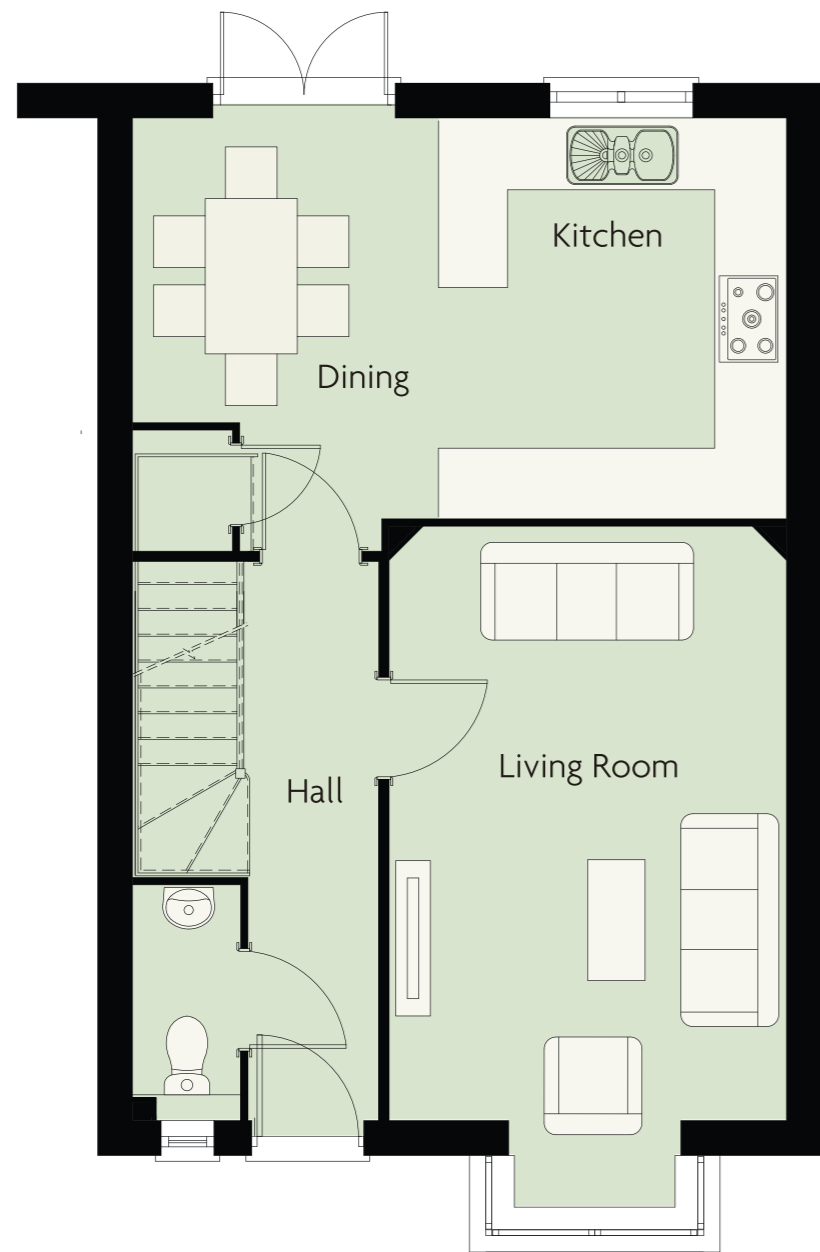

THE WINCHESTER

4 bedroom home

ground floor

first floor

second floor

Room	Metric (mm)	Imperial (ft-in)
Dining/Kitchen	3447 x 5635	11'4" x 18'6"
Living Room	3414 x 5130	11'2" x 16'10"
Bedroom 1	4536 x 4719	14'11" x 15'6"
Bedroom 2	3938 x 3345	12'11" x 11'0"
Bedroom 3	3650 x 3345	12'0" x 11'0"
Bedroom 4	2778 x 2197	9'1" x 7'3"