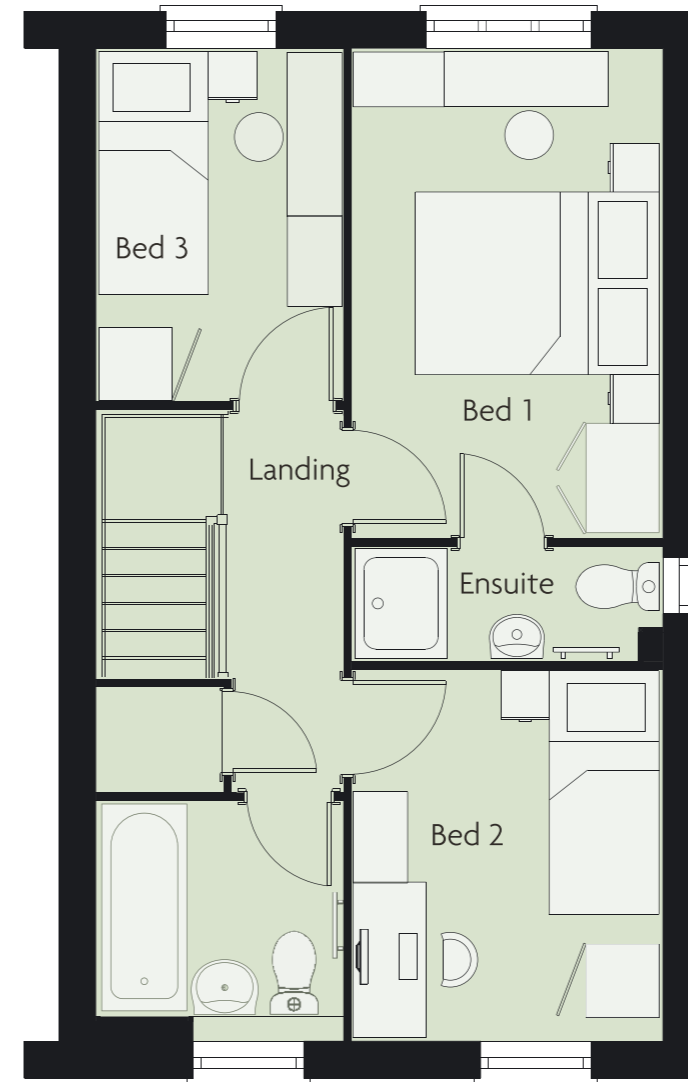

THE SANDOWN

3 bedroom home

ground floor

first floor

Room	Metric (mm)	Imperial (ft-in)
Kitchen	2150 x 3358	7'1" x 11'0"
Living/Dining	4610 x 4659	15'1" x 15'3"
Bedroom 1	2520 x 4027	8'3" x 13'2"
Bedroom 2	2520 x 3017	8'3" x 9'11"
Bedroom 3	1983 x 2867	6'6" x 9'5"