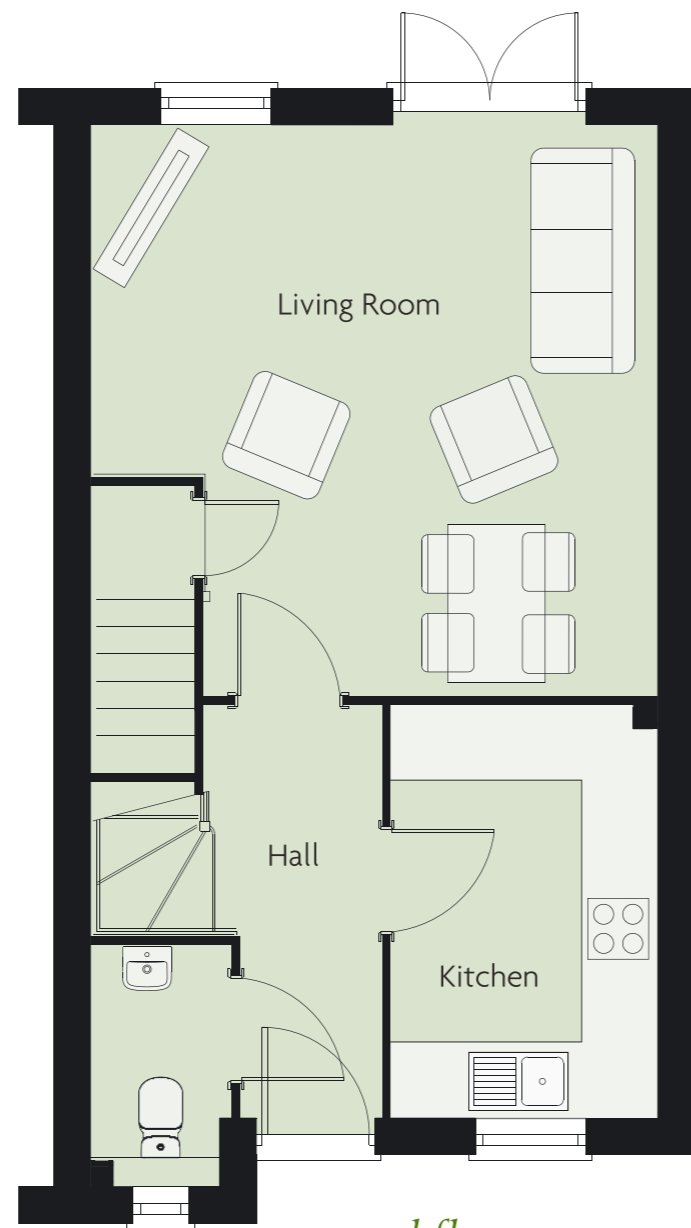

THE SANDOWN

3 bedroom home

ground floor

first floor

Room	Metric (mm)	Imperial (ft-in)
Kitchen	2150 x 3358	7'1" x 11'0"
Living/Dining	4610 x 4659	15'1" x 15'3"
Bedroom 1	2520 x 4027	8'3" x 13'2"
Bedroom 2	2520 x 3017	8'3" x 9'11"
Bedroom 3	1983 x 2867	6'6" x 9'5"